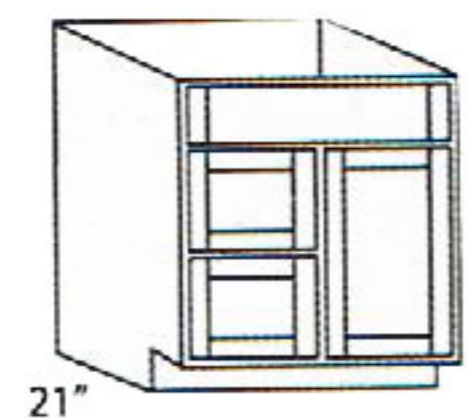

Vanity Sink Base