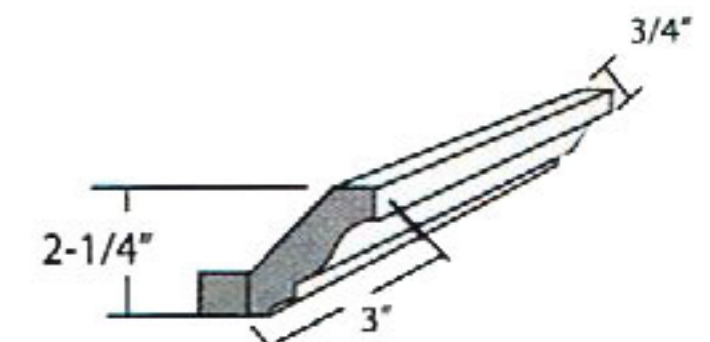

Crown Moulding