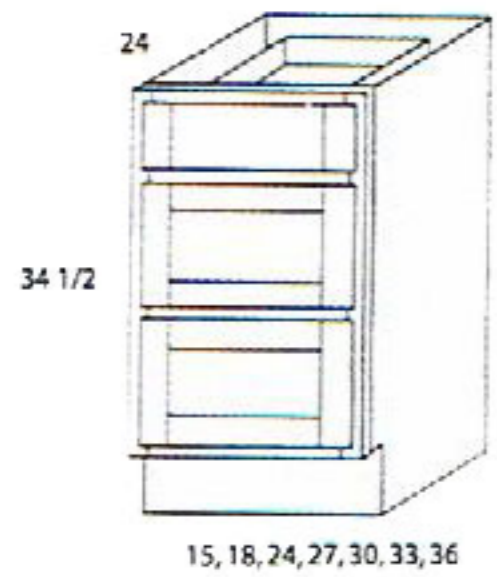

End Panel

WEP1230 BEP24
WEP1239
WEP1539

Vanity Sink Base

VSD3621 R VSD3621 L

Vanity 3 Drawer Base

VD12 VD15

Vanity End Panel

VEP21 VEP18

Wall Cabinet

W361224 W362124
W331224 W332124

Drawer Base

15, 18, 24, 27, 30, 33, 36

DB15 DB18 DB24 DB27 DB30 DB33 DB36

Glass Door

GD-W2430 GD-W3030
GD-W2439 GD-W3039

Sink Base