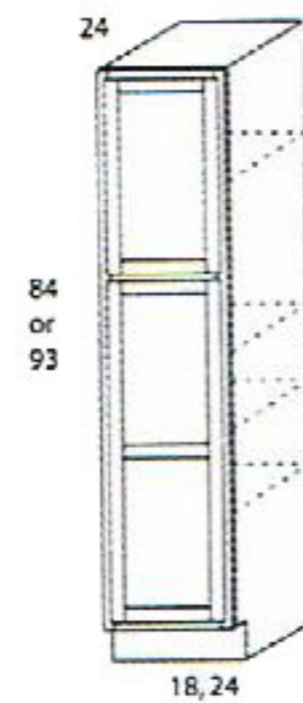

27, 30, 33, 36, 42

SB27 SB30 SB33 SB36 SB42

Glass Door

GDWD2430 GDWD2439

Sink Base Angle

NCSB36

Wall Corner

WD2430 WD2439
WD271539

Pipe Cut Corner Base

PCB33 PCB36

Wall Microwave shelf Cabinet

MW2430 MW2439
MW2730 MW2739

-15" deep, 3/4" matching shelf

Stem Glass Holder

SGH1230

Utility Cabinet