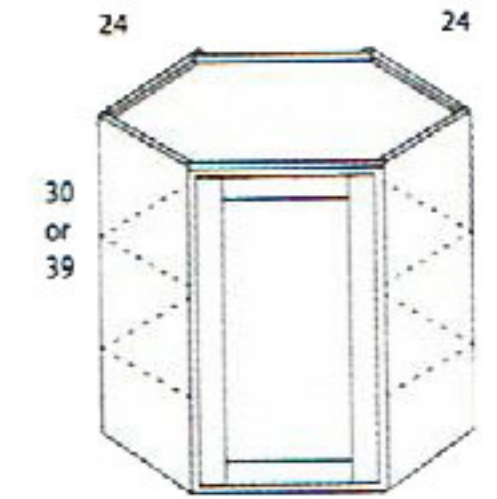

27, 30, 33, 36, 42

SB27 SB30 SB33 SB36 SB42

Glass Door

GDWD2430 GDWD2439

Sink Base Angle

NCSB36

Wall Corner

WD2430 WD2439
WD271539