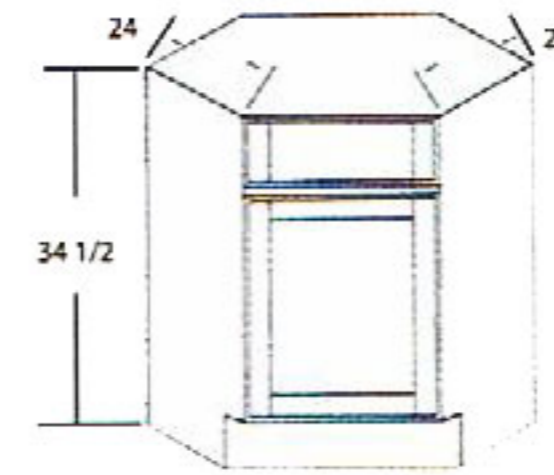

27, 30, 33, 36, 42

SB27 SB30 SB33 SB36 SB42

Glass Door

GDWD2430 GDWD2439

Sink Base Angle

NCSB36

Wall Corner

WD2430 WD2439
WD271539

Pipe Cut Corner Base

PCB33 PCB36

Wall Microwave shelf Cabinet

MW2430 MW2439
MW2730 MW2739

-15" deep, 3/4" matching shelf

Stem Glass Holder

SGH1230

Utility Cabinet