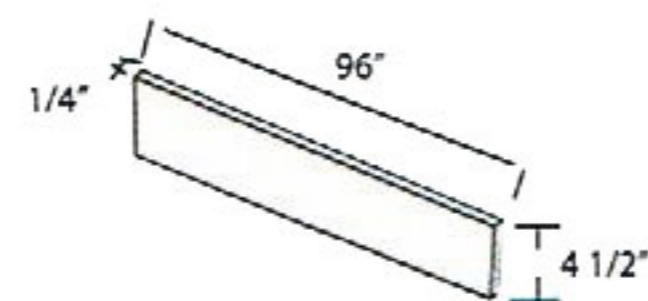

Toe Kick/Curred Valance