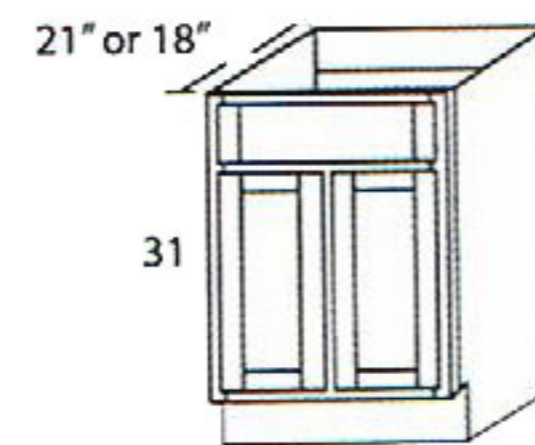

Vanity Sink Base