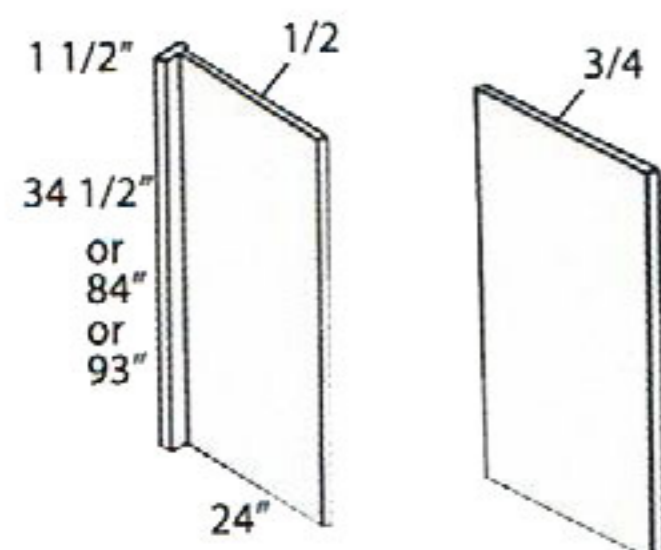

Wall End Open Shelf

WES1230
WES1239

Crown Moulding

CM8"

End Panel

DWP24
REP84-1/2 REP93-1/2
REP84-3/4 REP93-3/4

Panel

PN4896-1/4" PN4896-3/4"
PN4896-1/2"